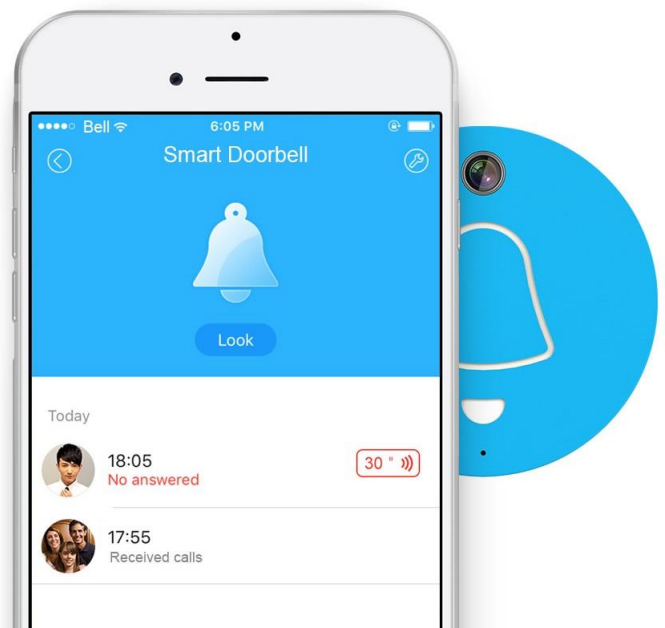

Other Great Features and Uses:

A great way to call for assistance from a caregiver. Just press the doorbell button when you need to contact someone for assistance.

Keep an eye on your belongings when you are away. Just place the doorbell in a location where you want to monitor a door, a location or an item. From your smartphone App, you can view and hear what is going on.

Keep an eye on your pet while you are away. Place the doorbell in a location where you can see your pet. Access the App on your smartphone and view and hear what is going on with your pet.

The **NEW** WIFI Smart doorbell. Answer your doorbell from your smartphone. **A great security device. Anyone ringing your doorbell will think you are home even when you are away.**

How Does the WIFI Doorbell Work?

When the doorbell is pressed it will simultaneously ring the inside ringer and any smartphone that is connected. From the smartphone, you can view and hear the person at the door. You can then optionally speak to them.